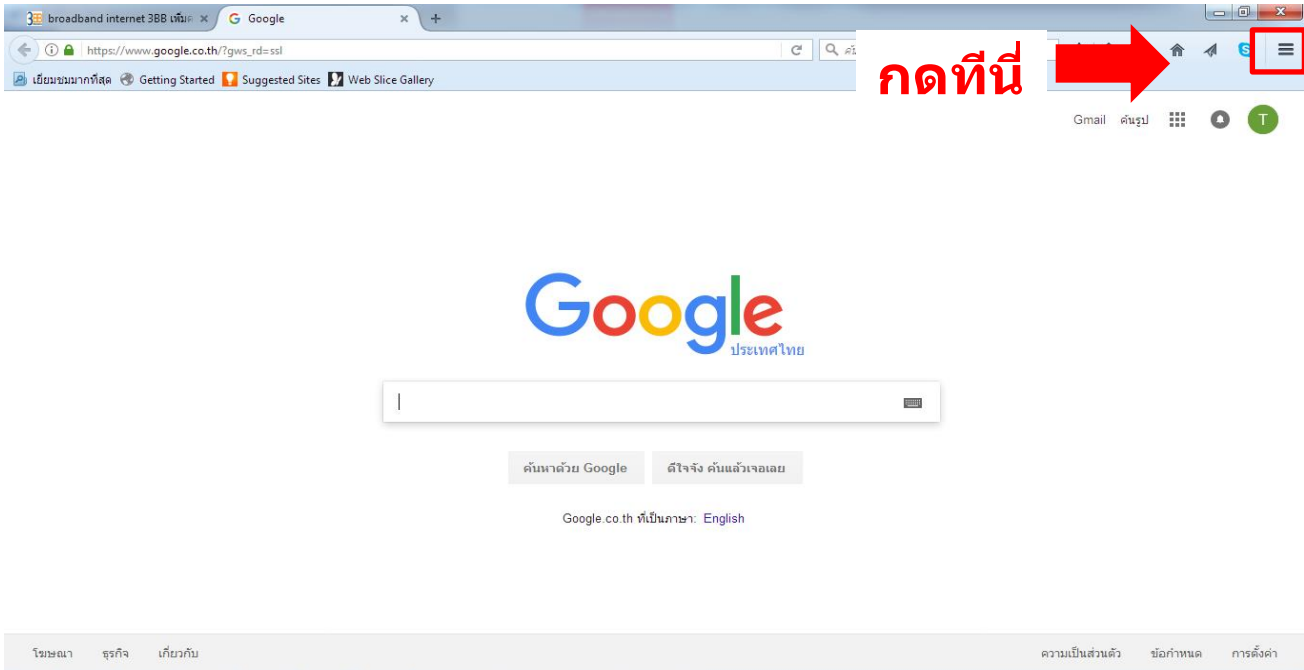

วิธีตรวจสอบ Version Browser Fire fox ในคอมพิวเตอร์

1. เปิด Browser Fire fox คลิกที่มุมจอด้านบน ตามภาพ