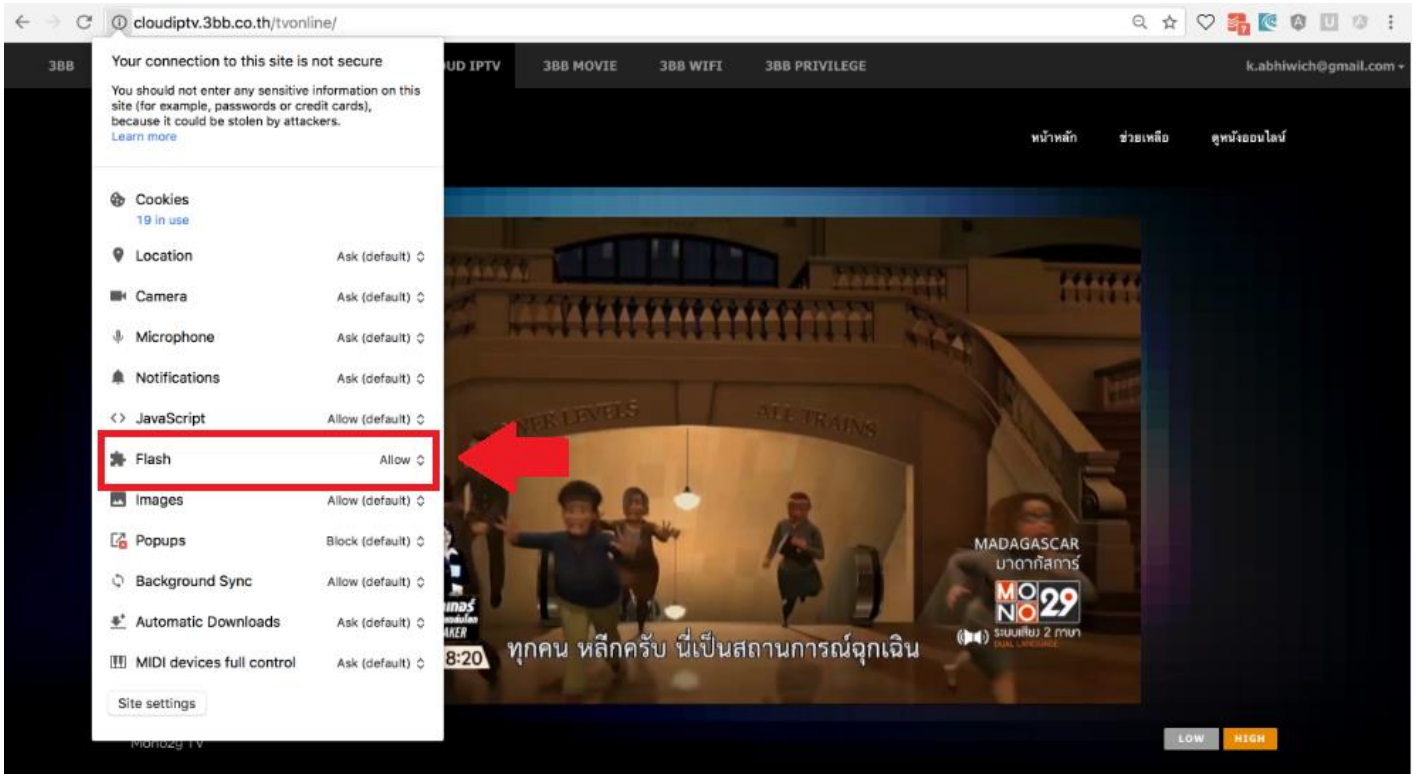

วิธีเปิด Flash ใน Chrome ใน MAX BOOK

ให้ทำการเปิด Allow ตรงหัวข้อ “Flash” ตามภาพ